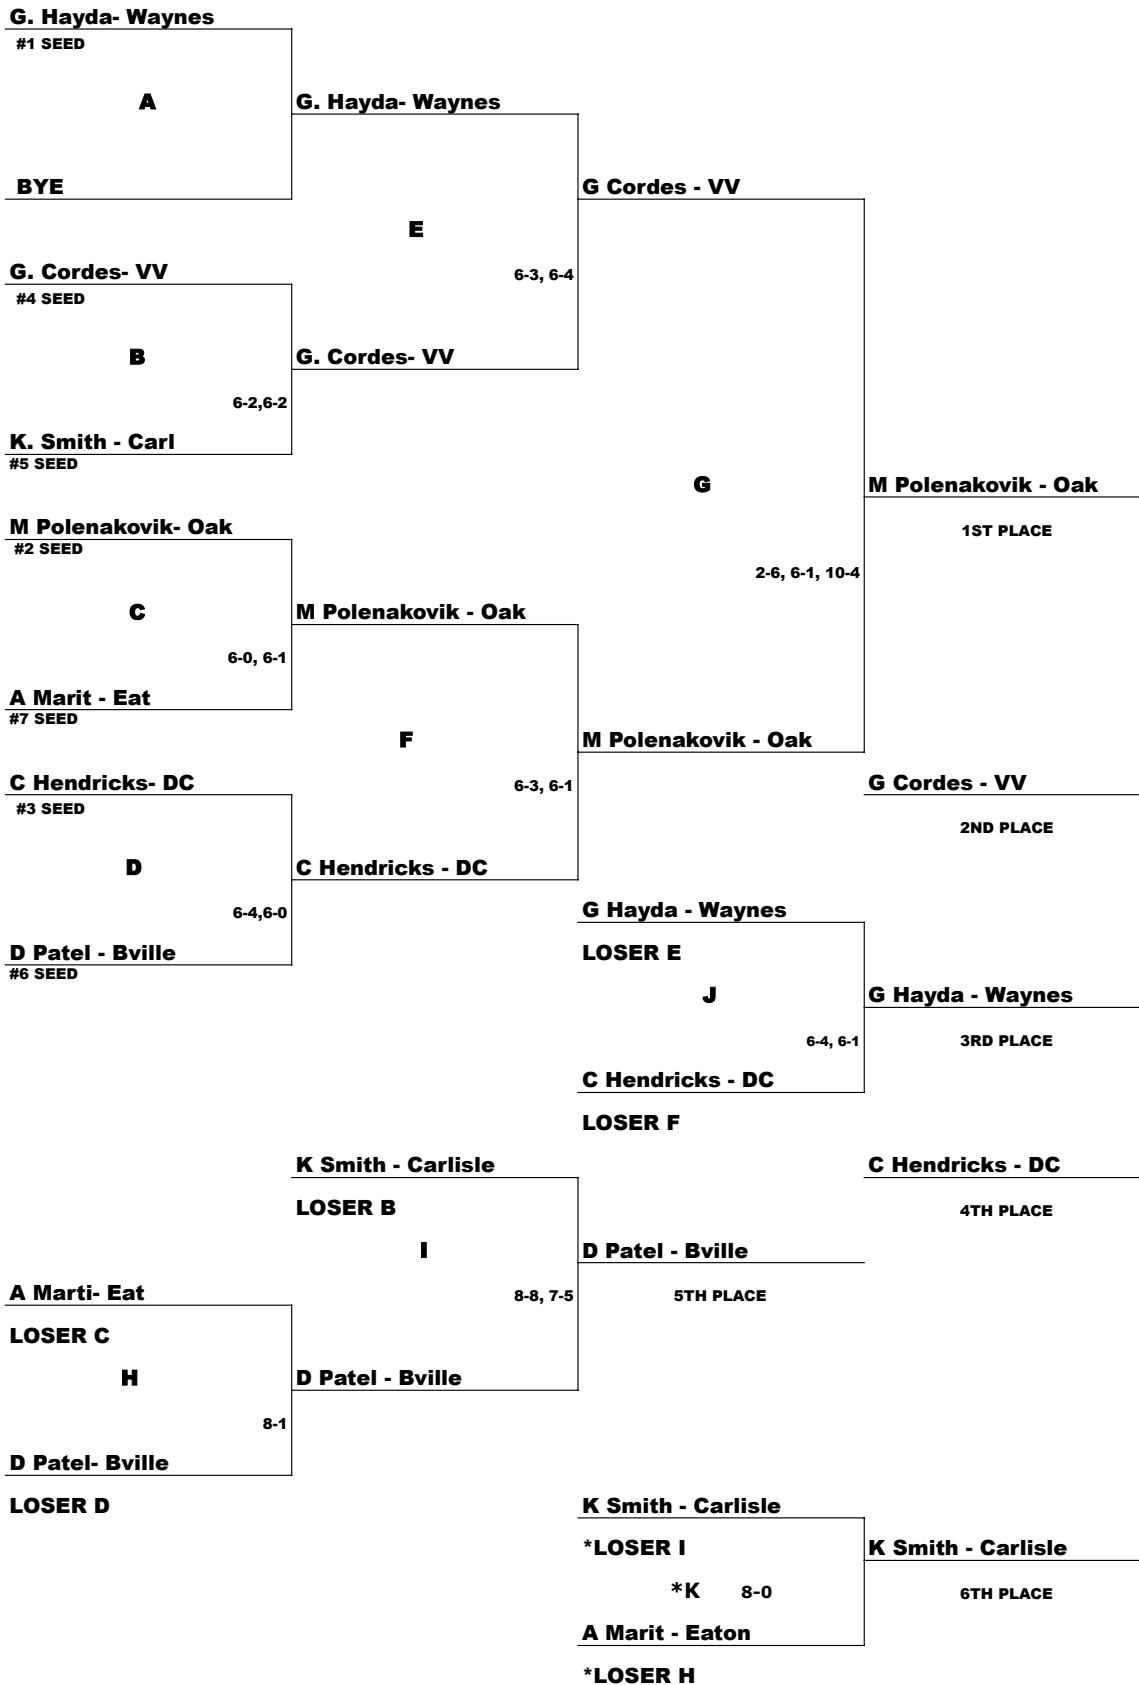

3rd Singles

**Only play if LOSER B loses the I match.*