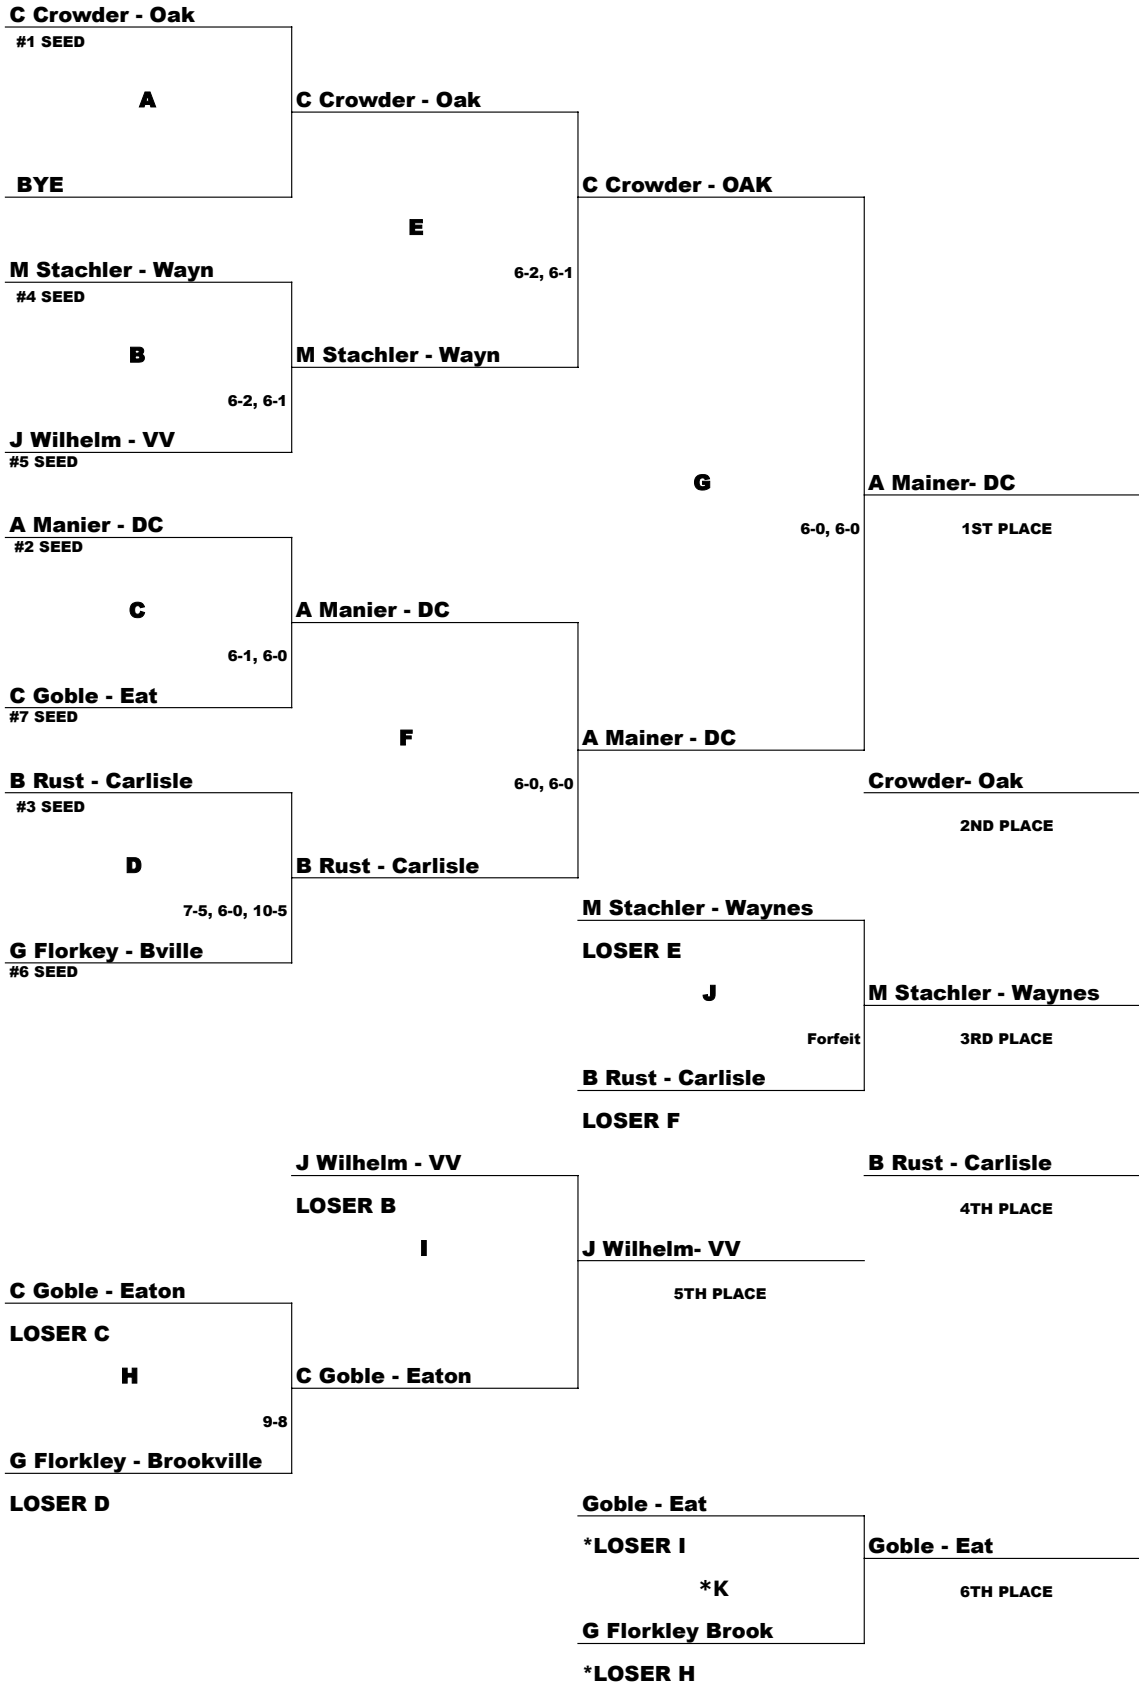

2nd Singles

*Only play if LOSER B loses the I match.