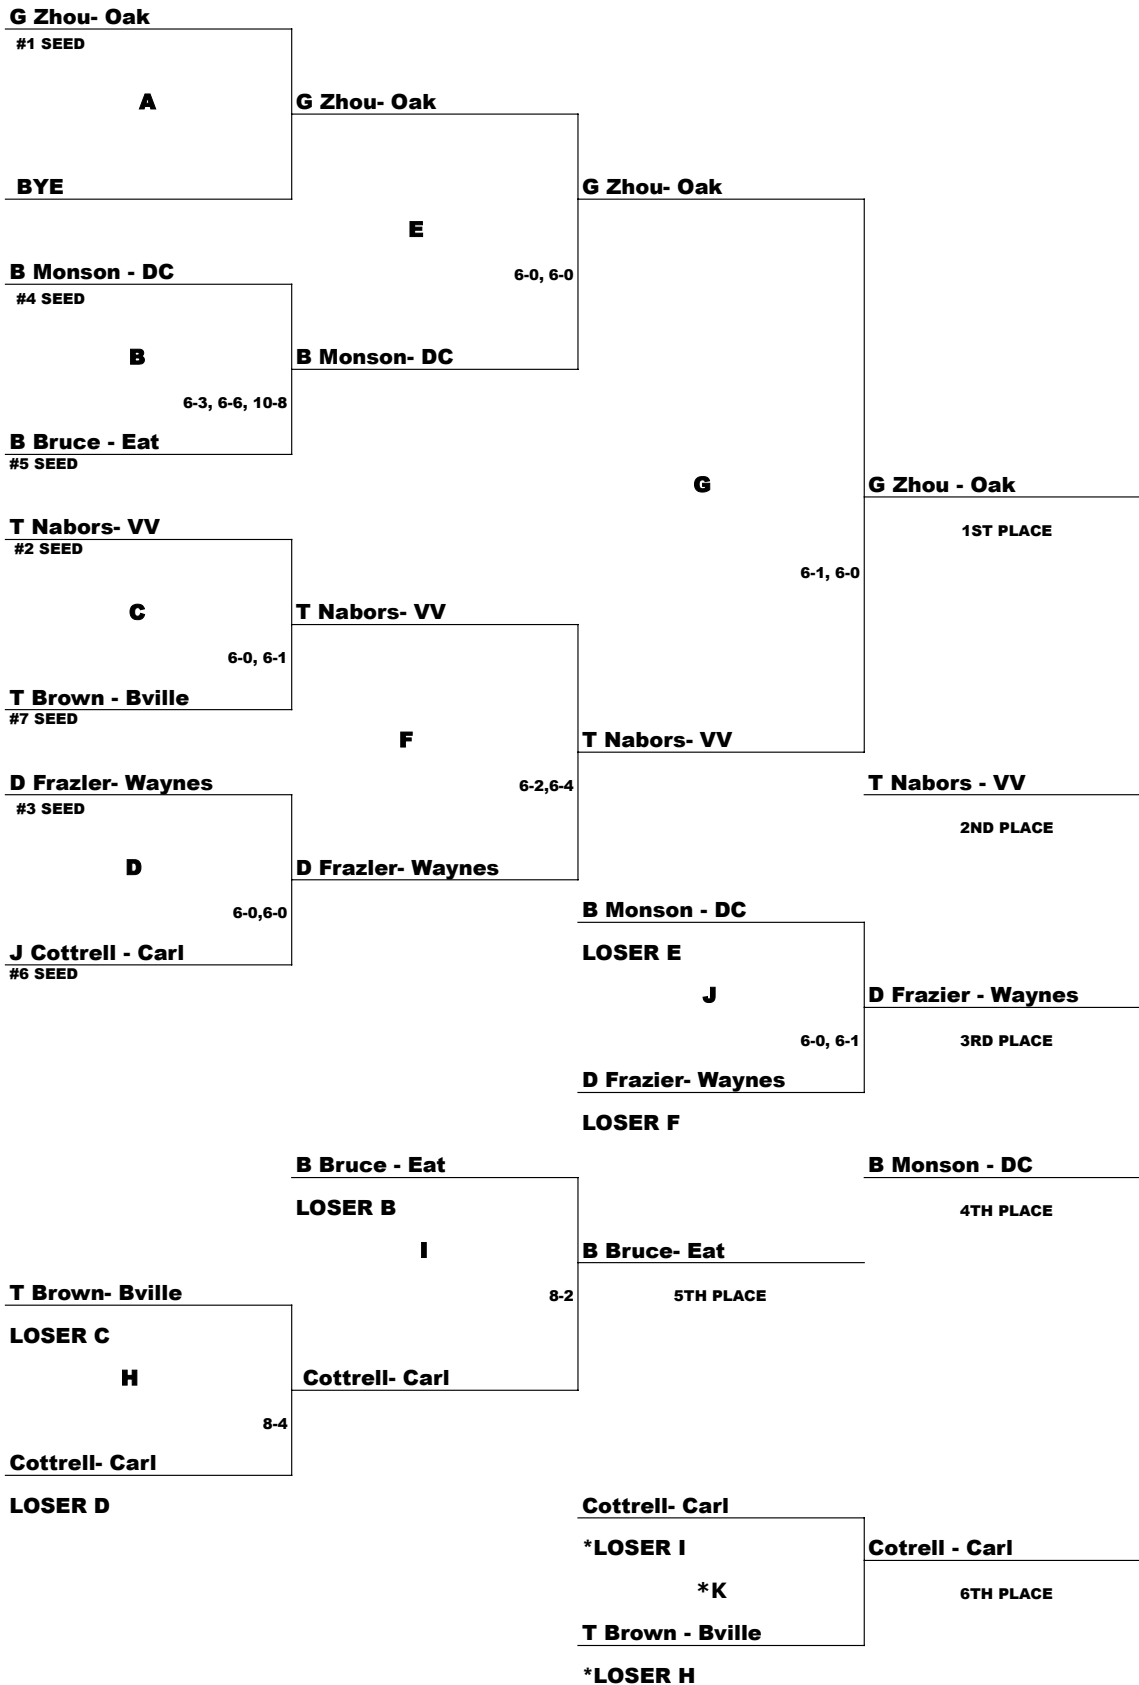

1st Singles

**Only play if LOSER B loses the I match.*